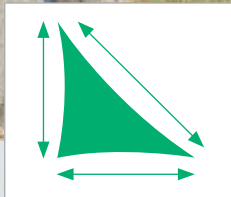

Colours shown indicative only.

MAXX SERIES

SHERBET ORANGE

EQUILATERAL TRIANGLE - All sides are equal in length

CODE	MS ET12	MS ET14	MS ET16	MS ET18	MS ET20
SIZE (M)	3.7 x 3.7 x 3.7	4.3 x 4.3 x 4.3	4.9 x 4.9 x 4.9	5.5 x 5.5 x 5.5	6.1 x 6.1 x 6.1
RRP PRICE	\$592.00	\$651.00	\$744.00	\$880.00	\$990.00

RIGHT-ANGLE TRIANGLE - Right angled sides are equal in length

CODE	MS RT10	MS RT15	MS RT20		
SIZE (M)	3.0 x 3.0 x 4.3	4.6 x 4.6 x 6.5	6.1 x 6.1 x 8.6		
RRP PRICE	\$568.00	\$777.00	\$1,025.00		

SQUARE - All sides are equal in length