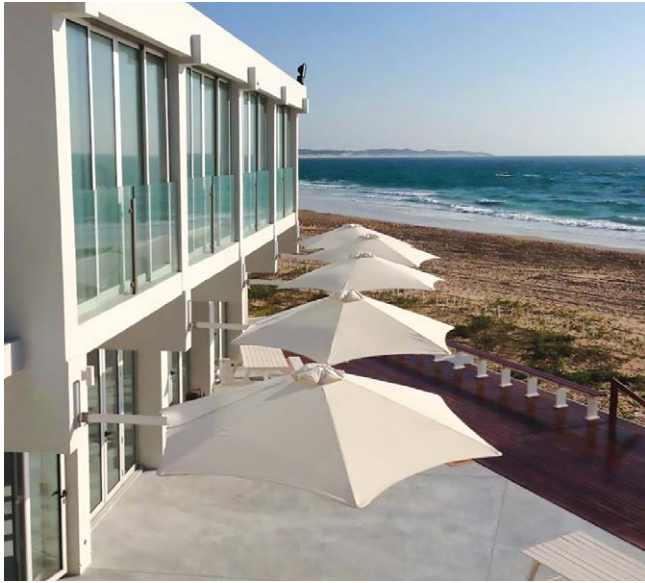

PARAFLEX

the clever umbrella for tight spaces

SHADE7
premium outdoor living

PARAFLEX - THE CLEVER UMBRELLA DESIGNED FOR TIGHT SPACES

Sensible and stylish the Paraflex is a wonderful solution for tight spaces. Simply attach it to a wall then use the clever simple click bracket for effortless operation and quick removal. Whether balcony or patio, the Paraflex provides shade in spaces where a conventional umbrella is simply impractical.

PARAFLEX ADVANTAGES

- 2 year warranty on frame defects and faulty workmanship
- Marine-grade materials guarantee longevity
- Anodized aluminium finish is salt water resistant
- Rust free and no paint or powder coating to crack or chip
- No umbrella post provides maximum space for tight locations
- Elegant and sporty styling, unobtrusive when collaosed
- Removable in seconds with easy "lift lock" bracket
- Light-weight (7kgs)